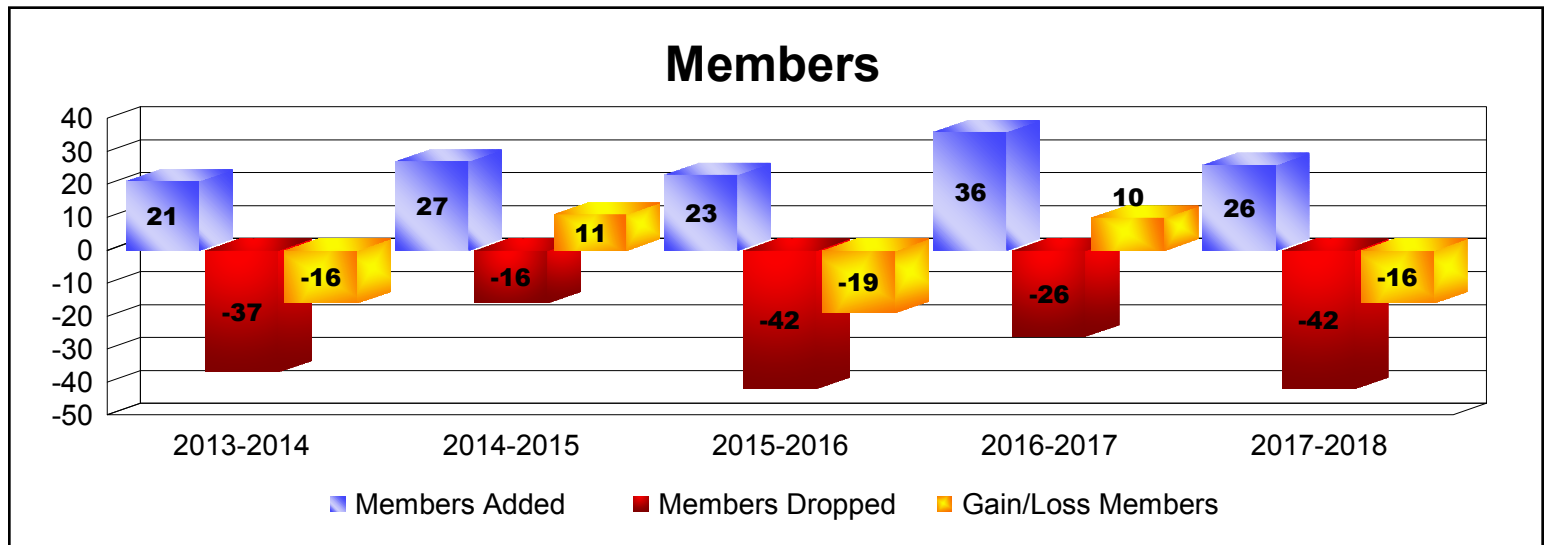

Year	New Clubs	Dropped Clubs	Gain/ Loss Clubs	New Members	Charter Members	Reinstate Members	Transfer Members	Total Member Added	Total Members Dropped	Gain/ Loss Members
2013-2014	0	0	0	20	0	0	1	21	-37	-16
2014-2015	0	0	0	25	0	0	2	27	-16	11
2015-2016	0	-1	-1	22	0	0	1	23	-42	-19
2016-2017	0	0	0	30	0	1	5	36	-26	10
2017-2018	0	0	0	26	0	0	0	26	-42	-16
Average	0	0	0	25	0	0	2	27	-33	-6

Year	New Clubs	Dropped Clubs	Gain/ Loss Clubs	New Members	Charter Members	Reinstate Members	Transfer Members	Total Member Added	Total Members Dropped	Gain/ Loss Members
2013-2014	1	-1	0	102	22	1	1	126	-115	11
2014-2015	0	-1	-1	73	0	5	5	83	-131	-48
2015-2016	0	-1	-1	85	1	12	2	100	-125	-25
2016-2017	0	0	0	104	0	2	2	108	-95	13
2017-2018	2	-1	1	72	52	3	3	130	-158	-28
Average	1	-1	0	87	15	5	3	109	-125	-15