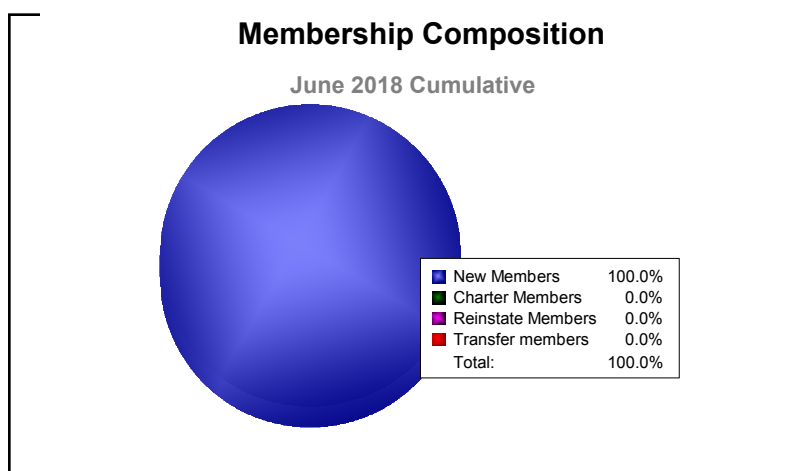

Year	New Clubs	Dropped Clubs	Gain/ Loss Clubs	New Members	Charter Members	Reinstate Members	Transfer Members	Total Member Added	Total Members Dropped	Gain/ Loss Members
2013-2014	0	0	0	20	0	0	1	21	-37	-16
2014-2015	0	0	0	25	0	0	2	27	-16	11
2015-2016	0	-1	-1	22	0	0	1	23	-42	-19
2016-2017	0	0	0	30	0	1	5	36	-26	10
2017-2018	0	0	0	26	0	0	0	26	-42	-16
Average	0	0	0	25	0	0	2	27	-33	-6