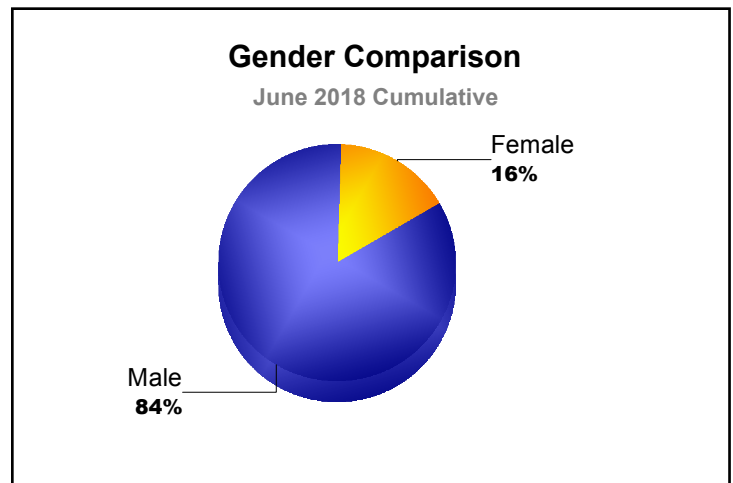

Year	New Clubs	Dropped Clubs	Gain/ Loss Clubs	New Members	Charter Members	Reinstate Members	Transfer Members	Total Member Added	Total Members Dropped	Gain/ Loss Members
2013-2014	0	0	0	20	0	0	1	21	-37	-16
2014-2015	0	0	0	25	0	0	2	27	-16	11
2015-2016	0	-1	-1	22	0	0	1	23	-42	-19
2016-2017	0	0	0	30	0	1	5	36	-26	10
2017-2018	0	0	0	26	0	0	0	26	-42	-16
Average	0	0	0	25	0	0	2	27	-33	-6